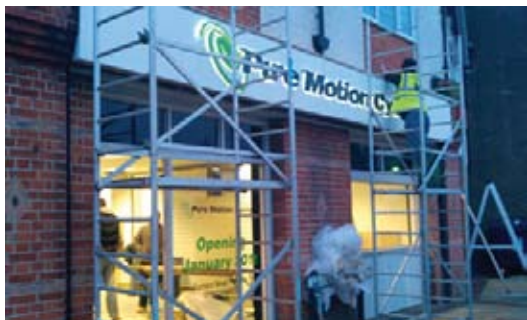

SIGNS

PRINT

www.g-print.co.uk

 01293 820861
www.g-print.co.uk

SIGNS PRINT

www.g-print.co.uk

"The complete sign company"

G Print Signs is a progressive sign company which uses state of the art techniques to produce quality signs for every type of interior and exterior application.

Tray signs with vinyl to face

LED lightbox with Print to face

Di-bond sign with print to face & window graphics

Green acrylic with gold vinyl letters

Reverse Print fitted to the inside of window

White tray sign with built up LED illuminated letters and logo